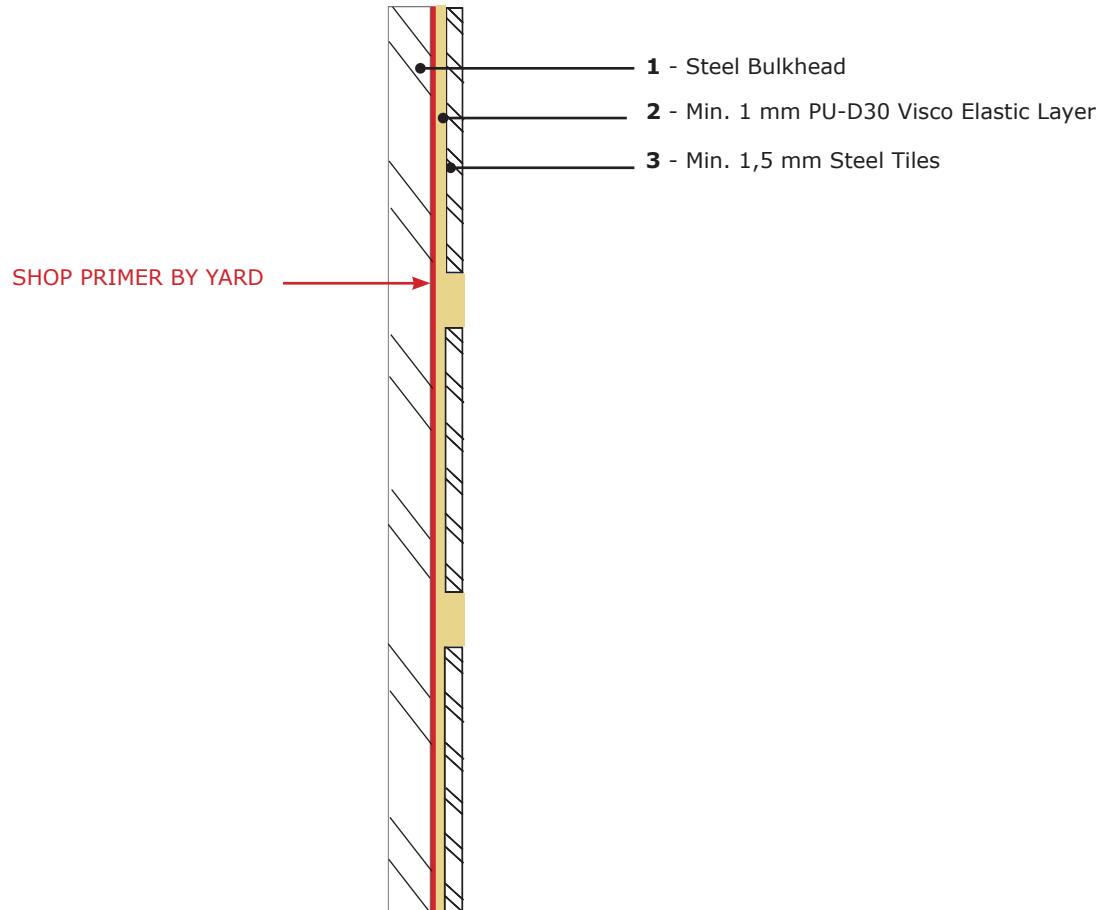

PU-D30 Steel System

Detail drawing

DMS

Danish Marine System

DMS A/S
Denmark

P: +45 7023 4343
E: dms@dms-as.com
W: www.dms-as.com

SCALE: Not drawn to scale

This drawing is the property of DMS A/S and may not be lent or copied in whole or in part without written permission from the owner