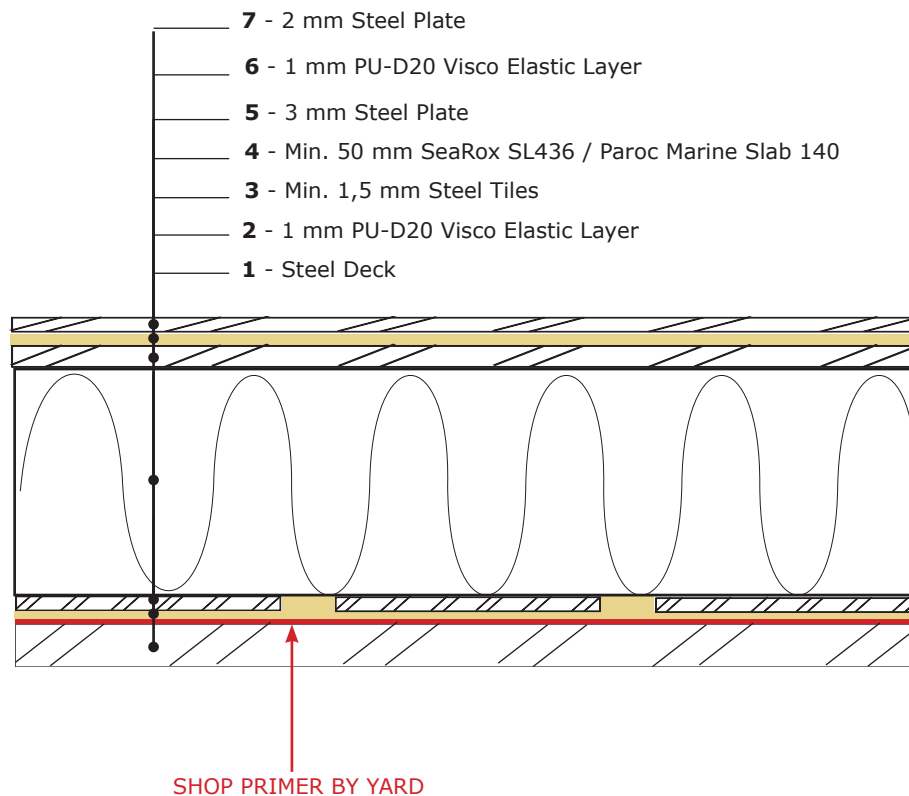

# PU-D20 Steel System & DLP Floating Floor (A60)

## Detail drawing