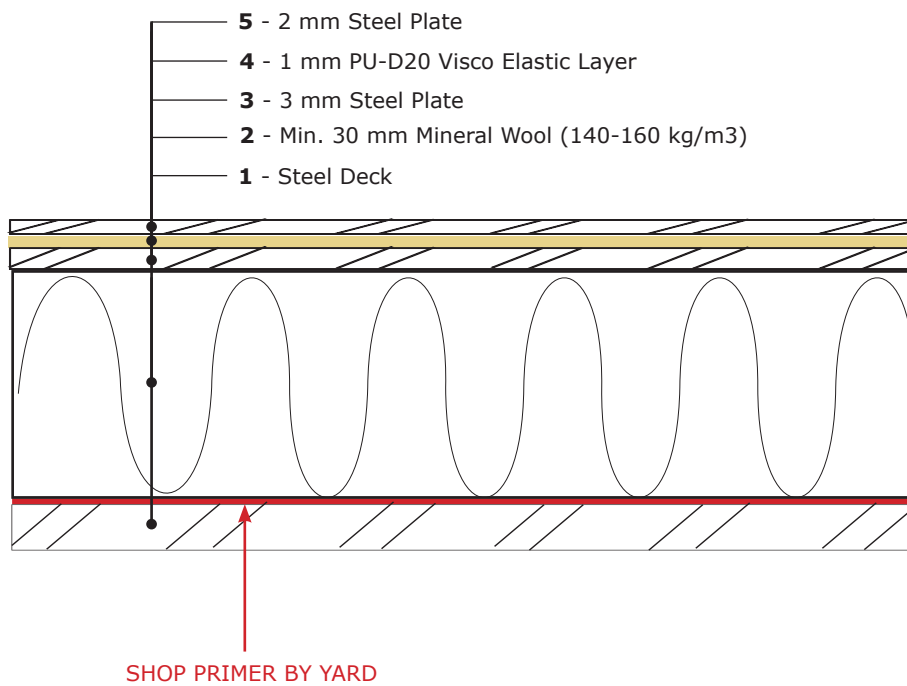

DLP Floating Floor (PDC)

Detail drawing

DMS

Danish Marine System

DMS A/S
Denmark

P: +45 7023 4343
E: dms@dms-as.com
W: www.dms-as.com

SCALE: Not drawn to scale

This drawing is the property of DMS A/S and may not be lent or copied in whole or in part without written permission from the owner