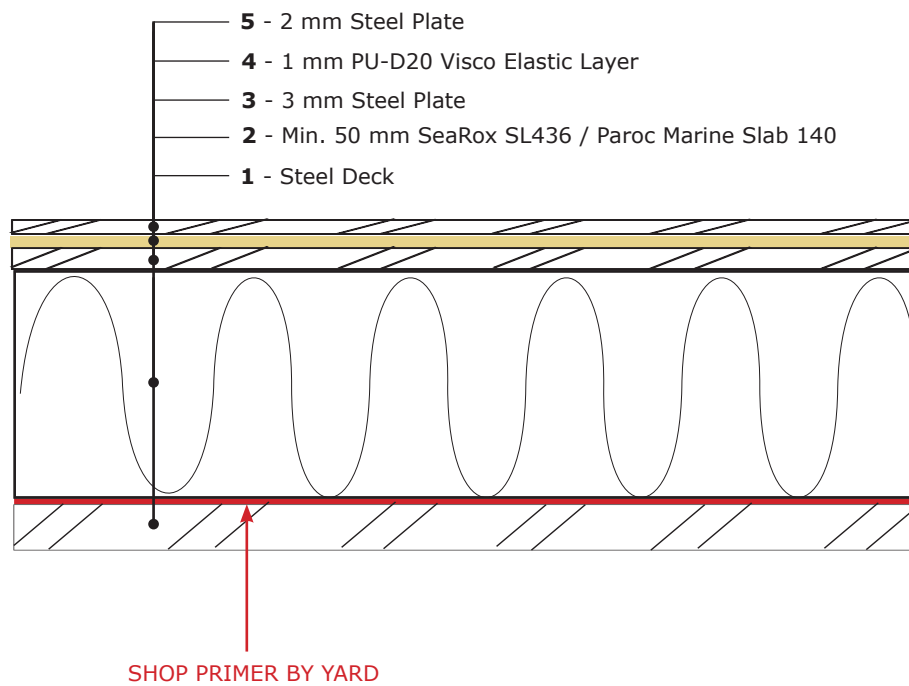

DLP Floating Floor (A60)

Detail drawing

DMS

Danish Marine System

DMS A/S
Denmark

P: +45 7023 4343
E: dms@dms-as.com
W: www.dms-as.com

SCALE: Not drawn to scale

This drawing is the property of DMS A/S and may not be lent or copied in whole or in part without written permission from the owner