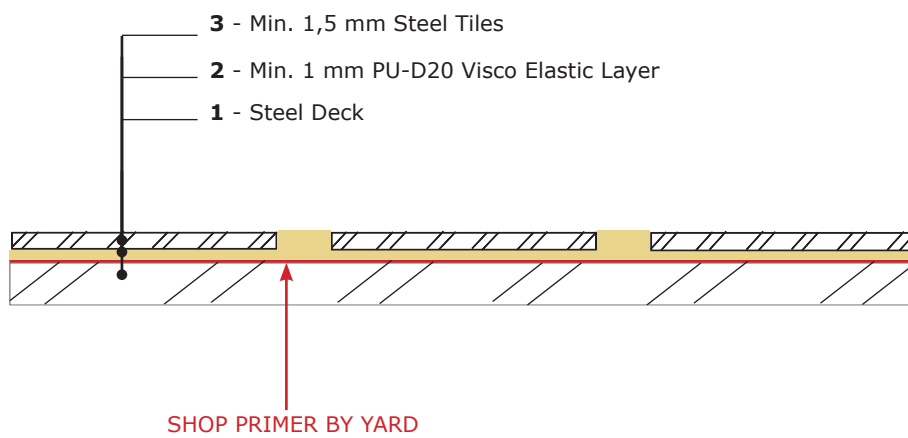

PU-D20 Steel System

Detail drawing

DMS

Danish Marine System

DMS A/S
Denmark

P: +45 7023 4343
E: dms@dms-as.com
W: www.dms-as.com

SCALE: Not drawn to scale

This drawing is the property of DMS A/S and may not be lent or copied in whole or in part without written permission from the owner